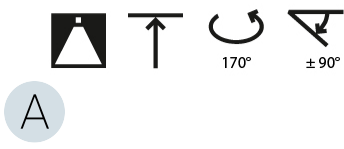

GENERAL

Series: Sign Diva Flex
Subseries: Sign Diva Flex Korona
Brand: Prolicht
Division: Architectural
Mounting Type: Suspension
Mounting Location: Ceiling
Subcategory: Pendant

PHYSICAL

Shape: Round
Diameter (mm): 570
Diameter (in): 22 7/16
Height (mm): 1620
Height (in): 63 3/4
Light Distribution: Adjustable / Direct
Weight (kg): 5
Weight (lbs): 11
Diffuser: PMMA - Opal / Micro-Prism / Sparkling Secret / Vintage Industrial
Fixture Finish: SSR / BKV / CWI / CRY / HAB / UFT / ITA / RUA / FTG / MYG / LOD / PUS / FRO / FUP / KIA / POP / BLS / SPG / MEY / GOH / GUM / CHC / COM / ABZ / JAG / OBR / MOS / ROR
Fixture Material: Extruded Aluminum / Steel

ELECTRICAL

Lamp Type: LED (Zhaga Standard)
Input Wattage (W): 58.3
Total Output Wattage (W): 46.9
Dimming: Tri-Mode (Non-Dimming and Phase Dimming (120Vac only) and 0-10V Dimming)
Driver Included: Yes
Driver Location: Integrated
Driver Type: Constant Current - Universal
Driver Class: Class 2
Input Voltage (V): 120 - 277
Constant Current (MA): 350

LED

Color Temperature (°K): 2700 / 3000 / 3500 / 4000
Max. Delivered Lumen (lm): 4978 / 5337 / 5384 / 5494
Nominal Lumen (lm): 6199 / 6646 / 6705 / 6842
CRI: >90 CRI
Lamp Life (hrs): 50000

OPTICAL

Adjustability: Rotational 170°; Tilt 90°

RATINGS AND CERTIFICATIONS

Certified By: Certified for North American Standards
IP rating: IP20